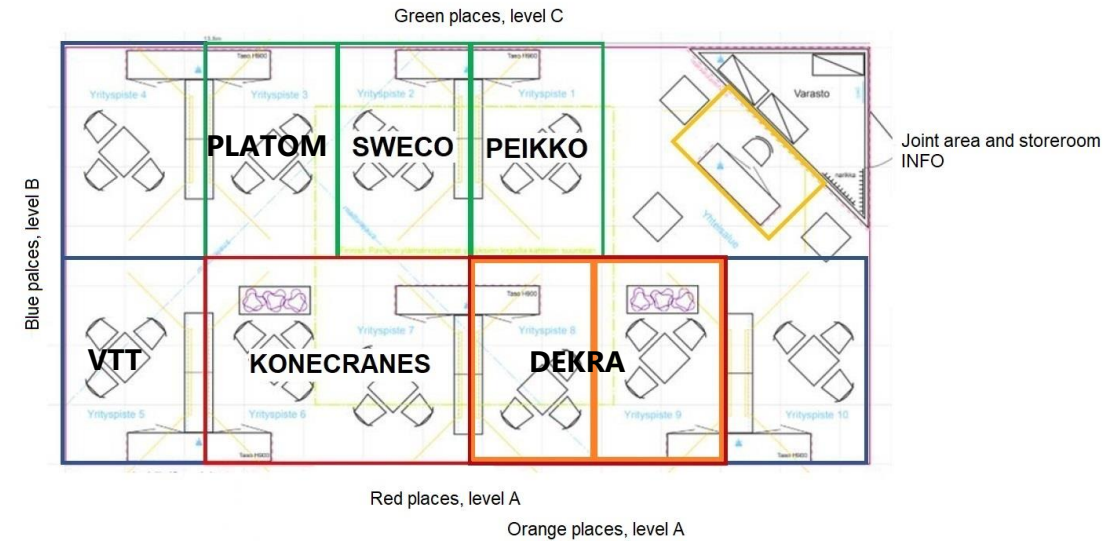

Prices exclude exhibitors registration fee 970 €

Non-members are additionally charged management fee 1000 €

VAT 24 % will be added to prices.

Red places, level A FULLY BOOKED

Place nro 6-7, 8-9

- Area: 14- 17 m²
- main corridor
- board-lined counters with lockable storage space, 2pcs
- surface for graphic 2000 × 3200, 2 pcs: inside the "beach hut" made from birch plywood
- table and chairs for three: all white, 2 pcs
- reed structure as a space divider, 1pcs

PRICE: 15 500 €

Orange places, level A FULLY BOOKED

Place nro 8-9

- Area: 7-8,5 m²
- main corridor
- board-lined counters with lockable storage space, 1pcs
- surface for graphic 2000 × 3200, 1 pcs: inside the "beach hut" made from birch plywood
- table and chairs for three: all white, 1 pcs

PRICE: 8 400 €

Blue places, level B

Place nro 4,5,10

- area 8-9 m²
- corner
- board-lined counters with lockable storage space, 1pcs
- surface for graphic 2000 × 3200, 1 pcs: inside the "beach hut" made from birch plywood
- table and chairs for three: all white, 1 pcs

HINTA: 9 500 €

Green places, level C FULLY BOOKED

Place nro 1,2,3

- area 7-8,5 m²
- back corridor
- board-lined counters with lockable storage space, 1pcs
- surface for graphic 2000 × 3200, 1 pcs: inside the "beach hut" made from birch plywood
- table and chairs for three: all white, 1 pcs