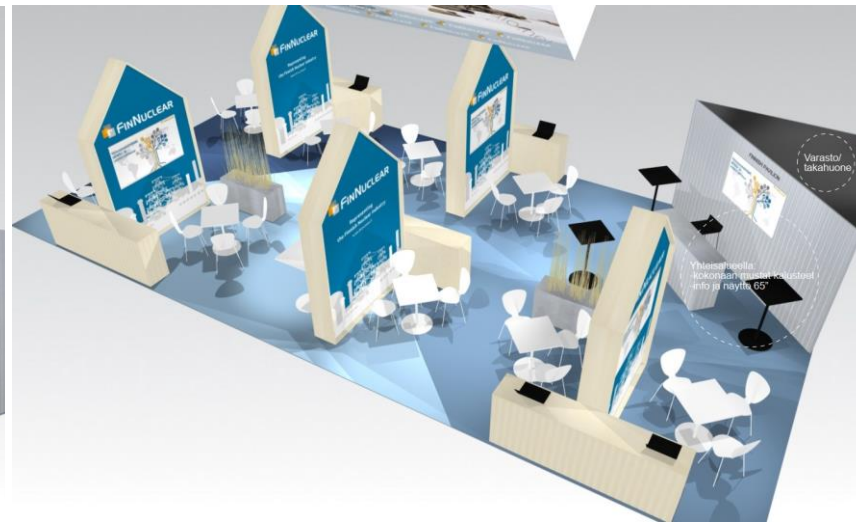

World Nuclear Exhibition – Finnish pavilion

TIME: 30 November-2 December 2021
PLACE: Paris Nord Villepinte, Paris, France
www.finnuclear.fi/wne2021