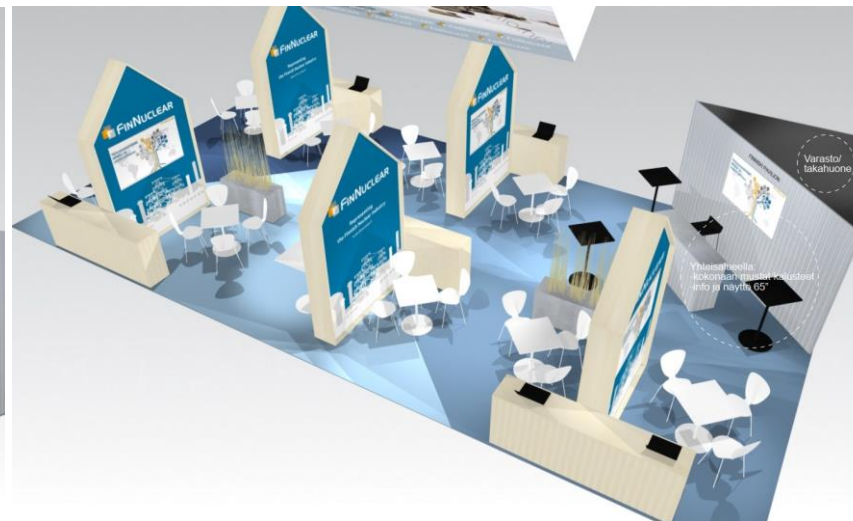

World Nuclear Exhibition – Finnish pavilion

TIME: 23-25.6.2020

PLACE: Paris Nord Villepinte, Paris, France

www.finnuclear.fi/wne2020