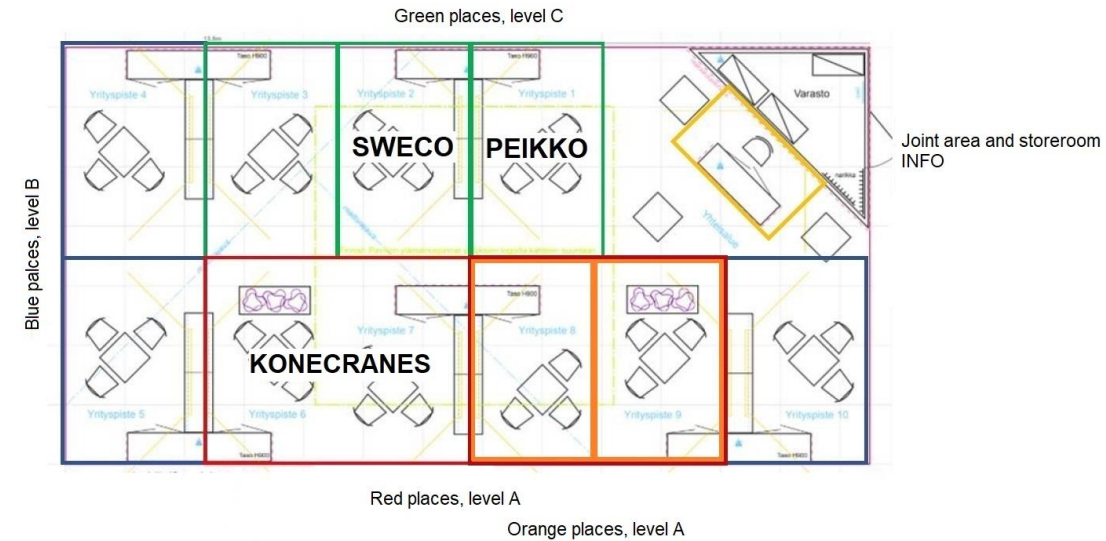

Red places, level A

Place nro 6-7, 8-9

- Area: 14- 17 m²
 - main corridor
 - board-lined counters with lockable storage space, 2pcs
 - surface for graphic 2000 × 3200, 2 pcs: inside the "beach hut" made from birch plywood
 - table and chairs for three: all white, 2 pcs
 - reed structure as a space divider, 1pcs
- PRICE: 14 500 - 16 800 €

Orange places, level A

Place nro 8-9

- Area: 7-8,5 m²
 - main corridor
 - board-lined counters with lockable storage space, 1pcs
 - surface for graphic 2000 × 3200, 1 pcs: inside the "beach hut" made from birch plywood
 - table and chairs for three: all white, 1 pcs
- PRICE: 7250 – 8 400 €

Blue places, level B

Place nro 4,5,10

- area 8-9 m²
 - corner
 - board-lined counters with lockable storage space, 1pcs
 - surface for graphic 2000 × 3200, 1 pcs: inside the "beach hut" made from birch plywood
 - table and chairs for three: all white, 1 pcs
- HINTA: 8800 - 10 500 €

Green places, level C

Place nro 1,2,3

- area 7-8,5 m²
 - back corridor
 - board-lined counters with lockable storage space, 1pcs
 - surface for graphic 2000 × 3200, 1 pcs: inside the "beach hut" made from birch plywood
 - table and chairs for three: all white, 1 pcs
- PRICE: 6000 - 6900 €